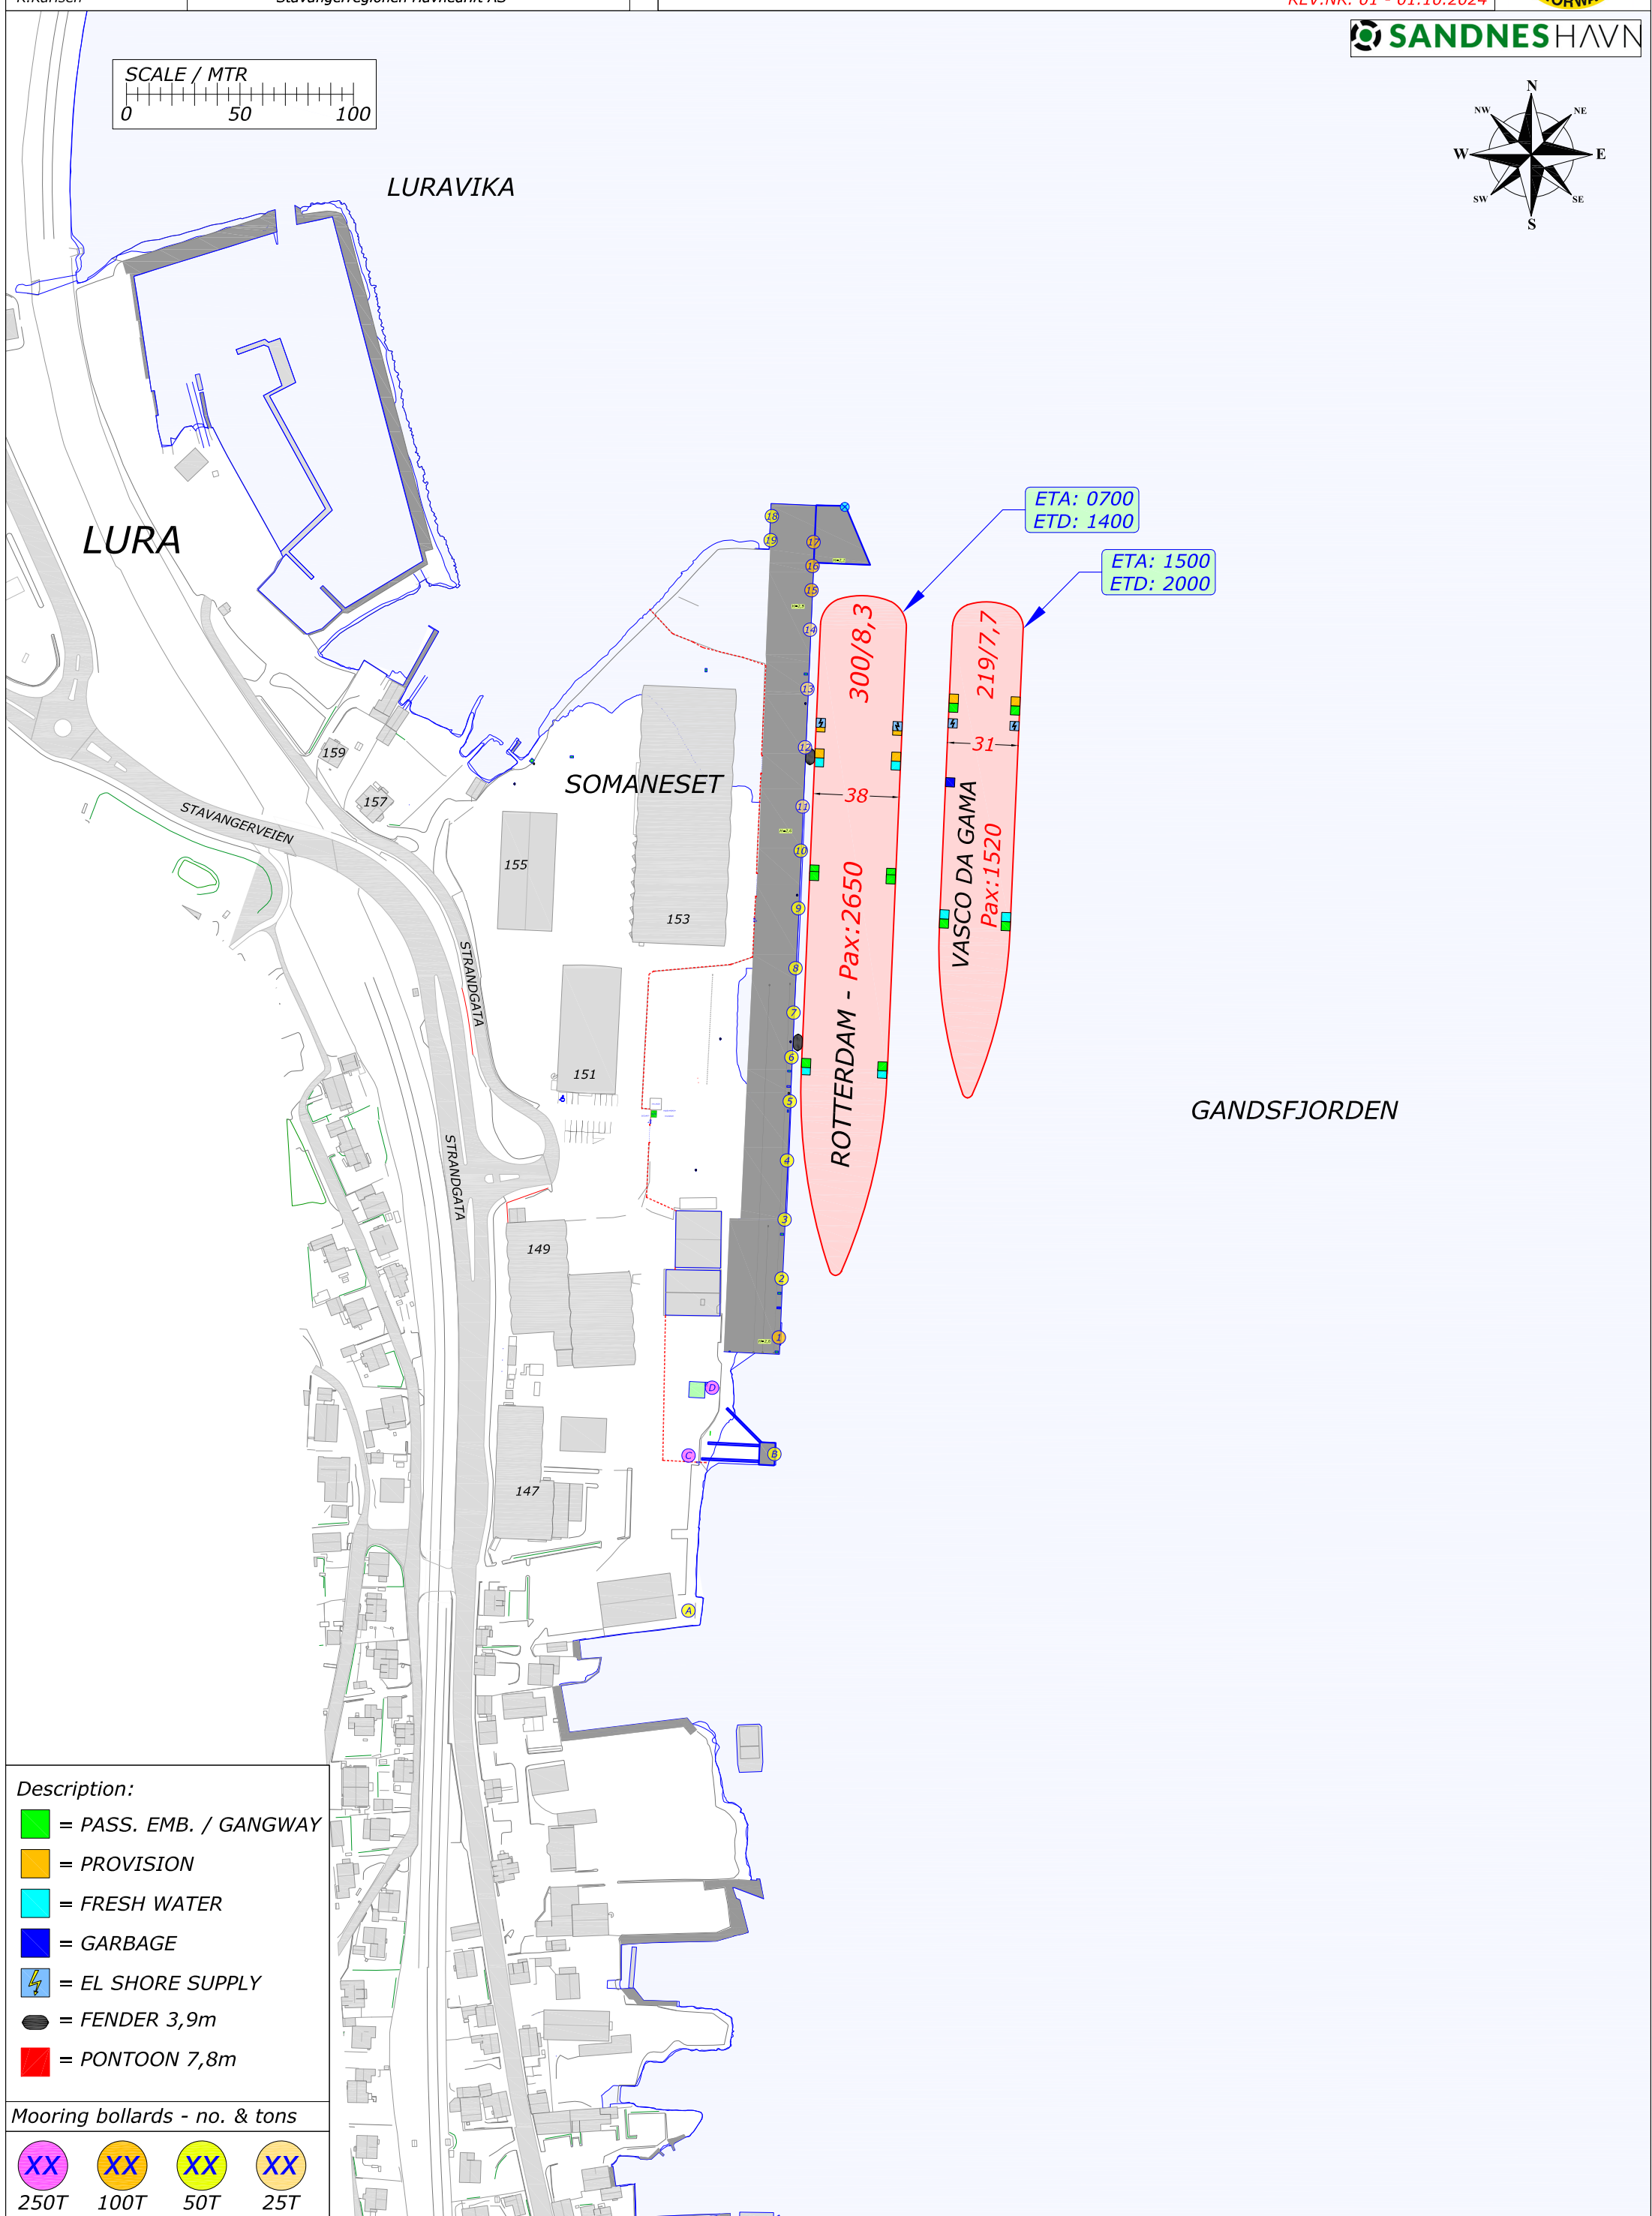

ETA: 0700
ETD: 1700

ETA: 0800
ETD: 1700

217/7,0
SEVEN SEAS MARINER
Pax:779

AMBITION - Pax:1904
216/7,0

- Description:**
- = PASS. EMB. / GANGWAY
 - = PROVISION
 - = FRESH WATER
 - = GARBAGE
 - = EL SHORE SUPPLY
 - = FENDER 3,9m
 - = PONTOON 7,8m

- Mooring bollards - no. & tons**
- XX 200T
 - XX 100T
 - XX 50T
 - XX UDEF

Description:

- = PASS. EMB. / GANGWAY
- = PROVISION
- = FRESH WATER
- = GARBAGE
- ⚡ = EL SHORE SUPPLY
- = FENDER 3,9m
- = PONTOON 7,8m

Mooring bollards - no. & tons

XX	XX	XX	XX
200T	100T	50T	UDEP

ETA: 0700
ETD: 1400

ETA: 1500
ETD: 2000

GANDSFJORDEN

Description:

- = PASS. EMB. / GANGWAY
- = PROVISION
- = FRESH WATER
- = GARBAGE
- ⚡ = EL SHORE SUPPLY
- = FENDER 3,9m
- = PONTOON 7,8m

Mooring bollards - no. & tons

- XX
250T
- XX
100T
- XX
50T
- XX
25T