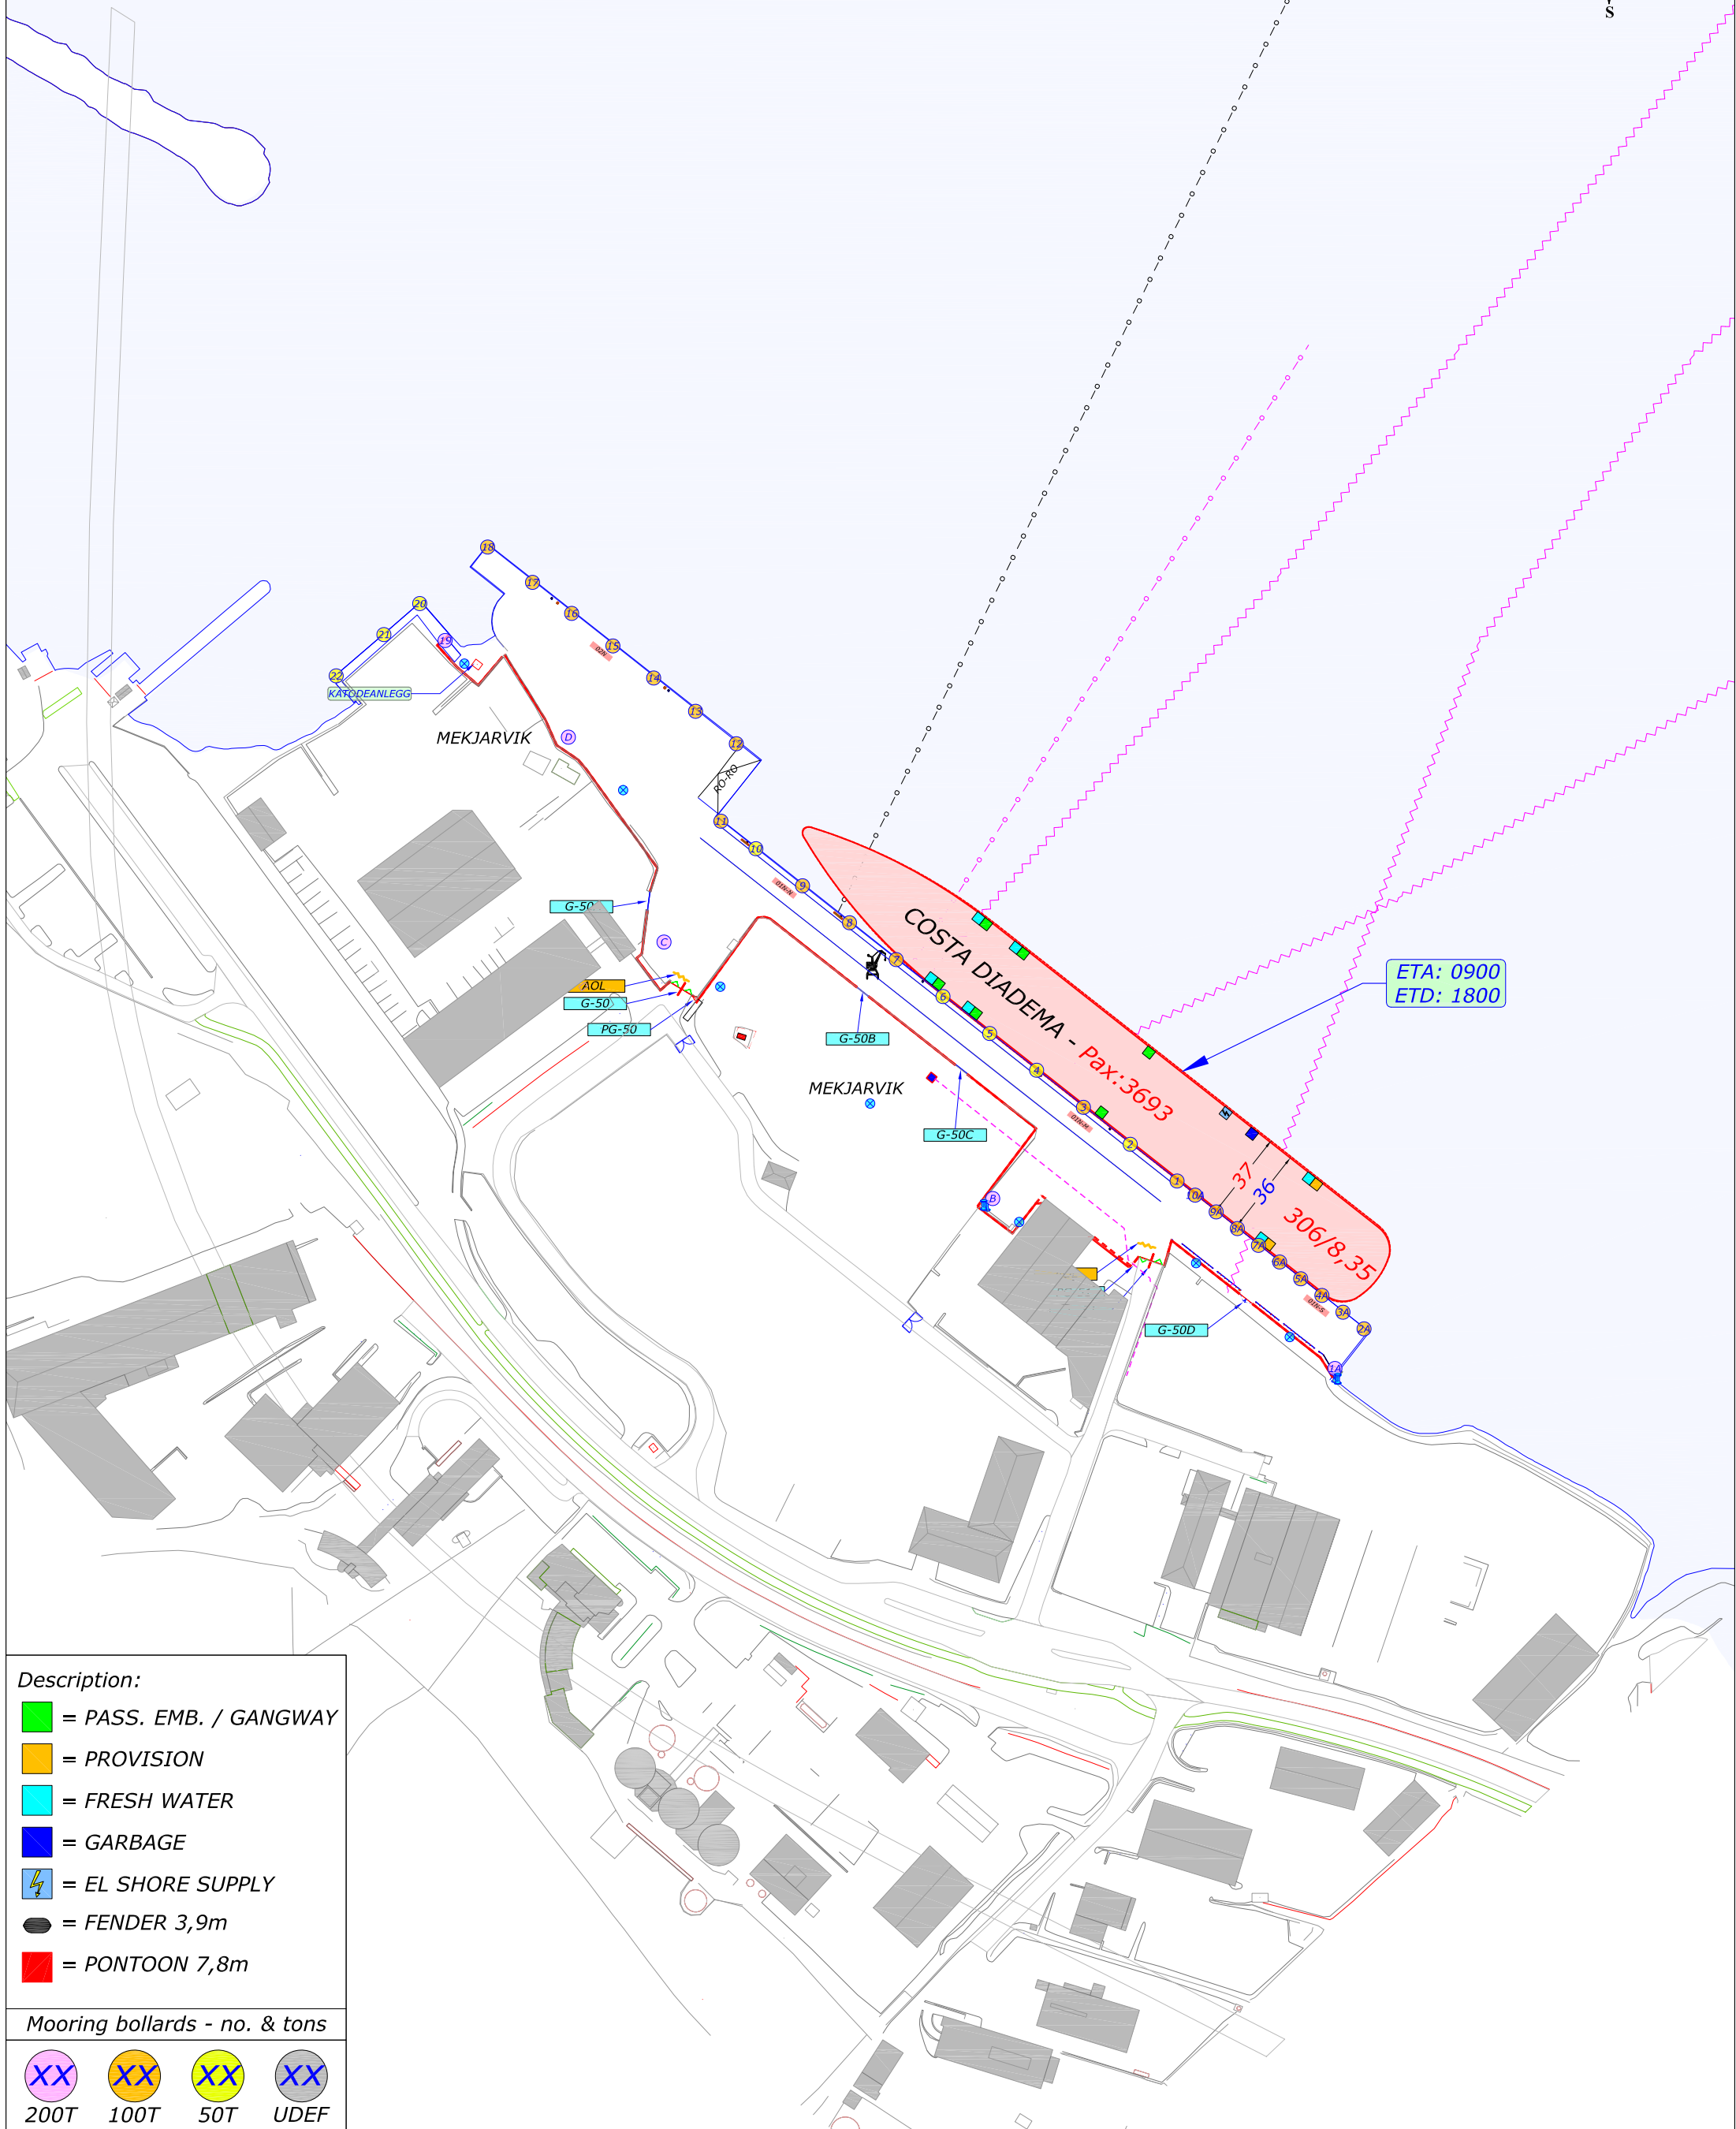

ETA: 0700
ETD: 1700

ETA: 0800
ETD: 1700

217/7,0
SEVEN SEAS MARINER
Pax:779

AMBITION - Pax:1904
216/7,0

- Description:**
- = PASS. EMB. / GANGWAY
 - = PROVISION
 - = FRESH WATER
 - = GARBAGE
 - = EL SHORE SUPPLY
 - = FENDER 3,9m
 - = PONTOON 7,8m

- Mooring bollards - no. & tons**
- XX 200T
 - XX 100T
 - XX 50T
 - XX UDEF

Description:

- = PASS. EMB. / GANGWAY
- = PROVISION
- = FRESH WATER
- = GARBAGE
- ⚡ = EL SHORE SUPPLY
- = FENDER 3,9m
- = PONTOON 7,8m

Mooring bollards - no. & tons

XX	XX	XX	XX
200T	100T	50T	UDEP

ETA: 0700
ETD: 1400

ETA: 1500
ETD: 2000

GANDSFJORDEN

Description:

- = PASS. EMB. / GANGWAY
- = PROVISION
- = FRESH WATER
- = GARBAGE
- ⚡ = EL SHORE SUPPLY
- = FENDER 3,9m
- = PONTOON 7,8m

Mooring bollards - no. & tons

- XX
250T
- XX
100T
- XX
50T
- XX
25T